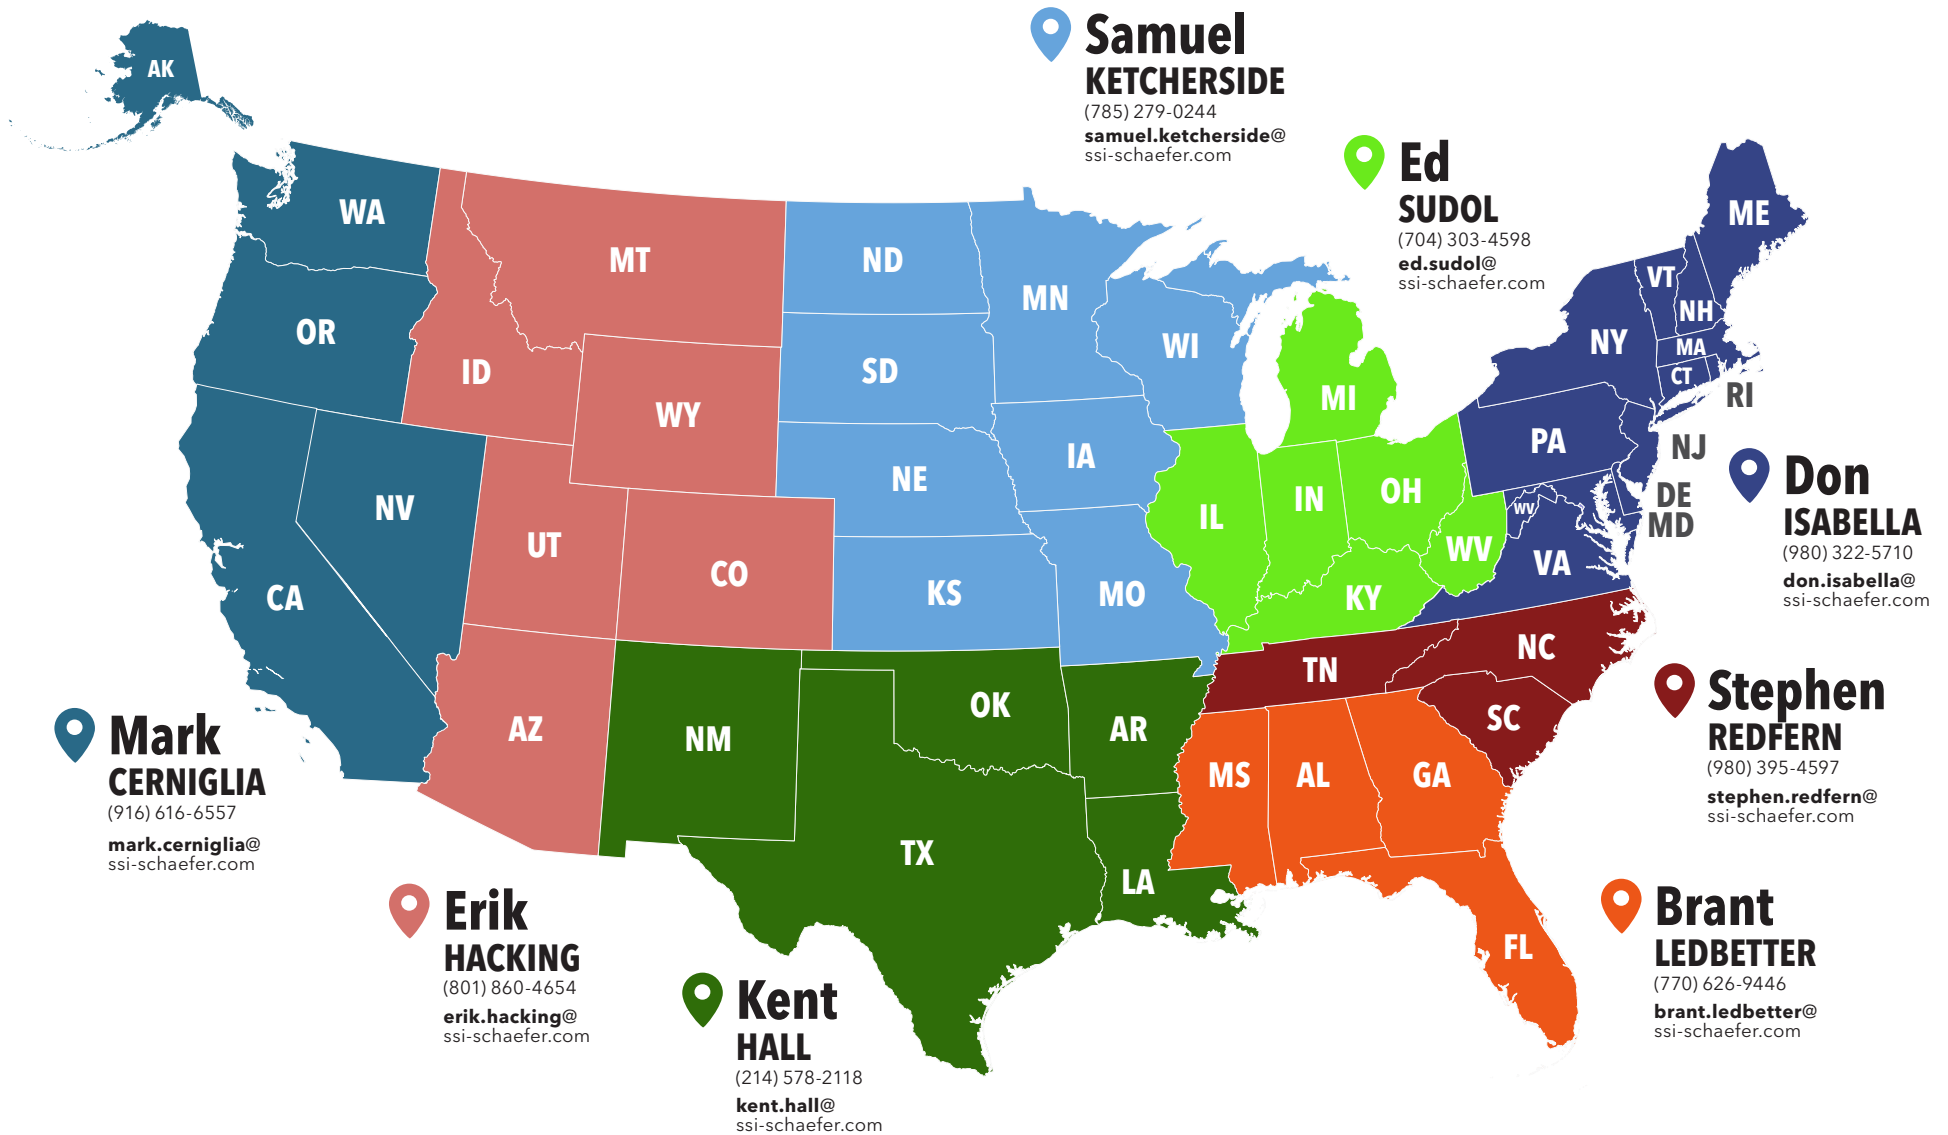

WTD SALES TERRITORY MAP

Last update: July 31, 2020

SSI SCHAEFER